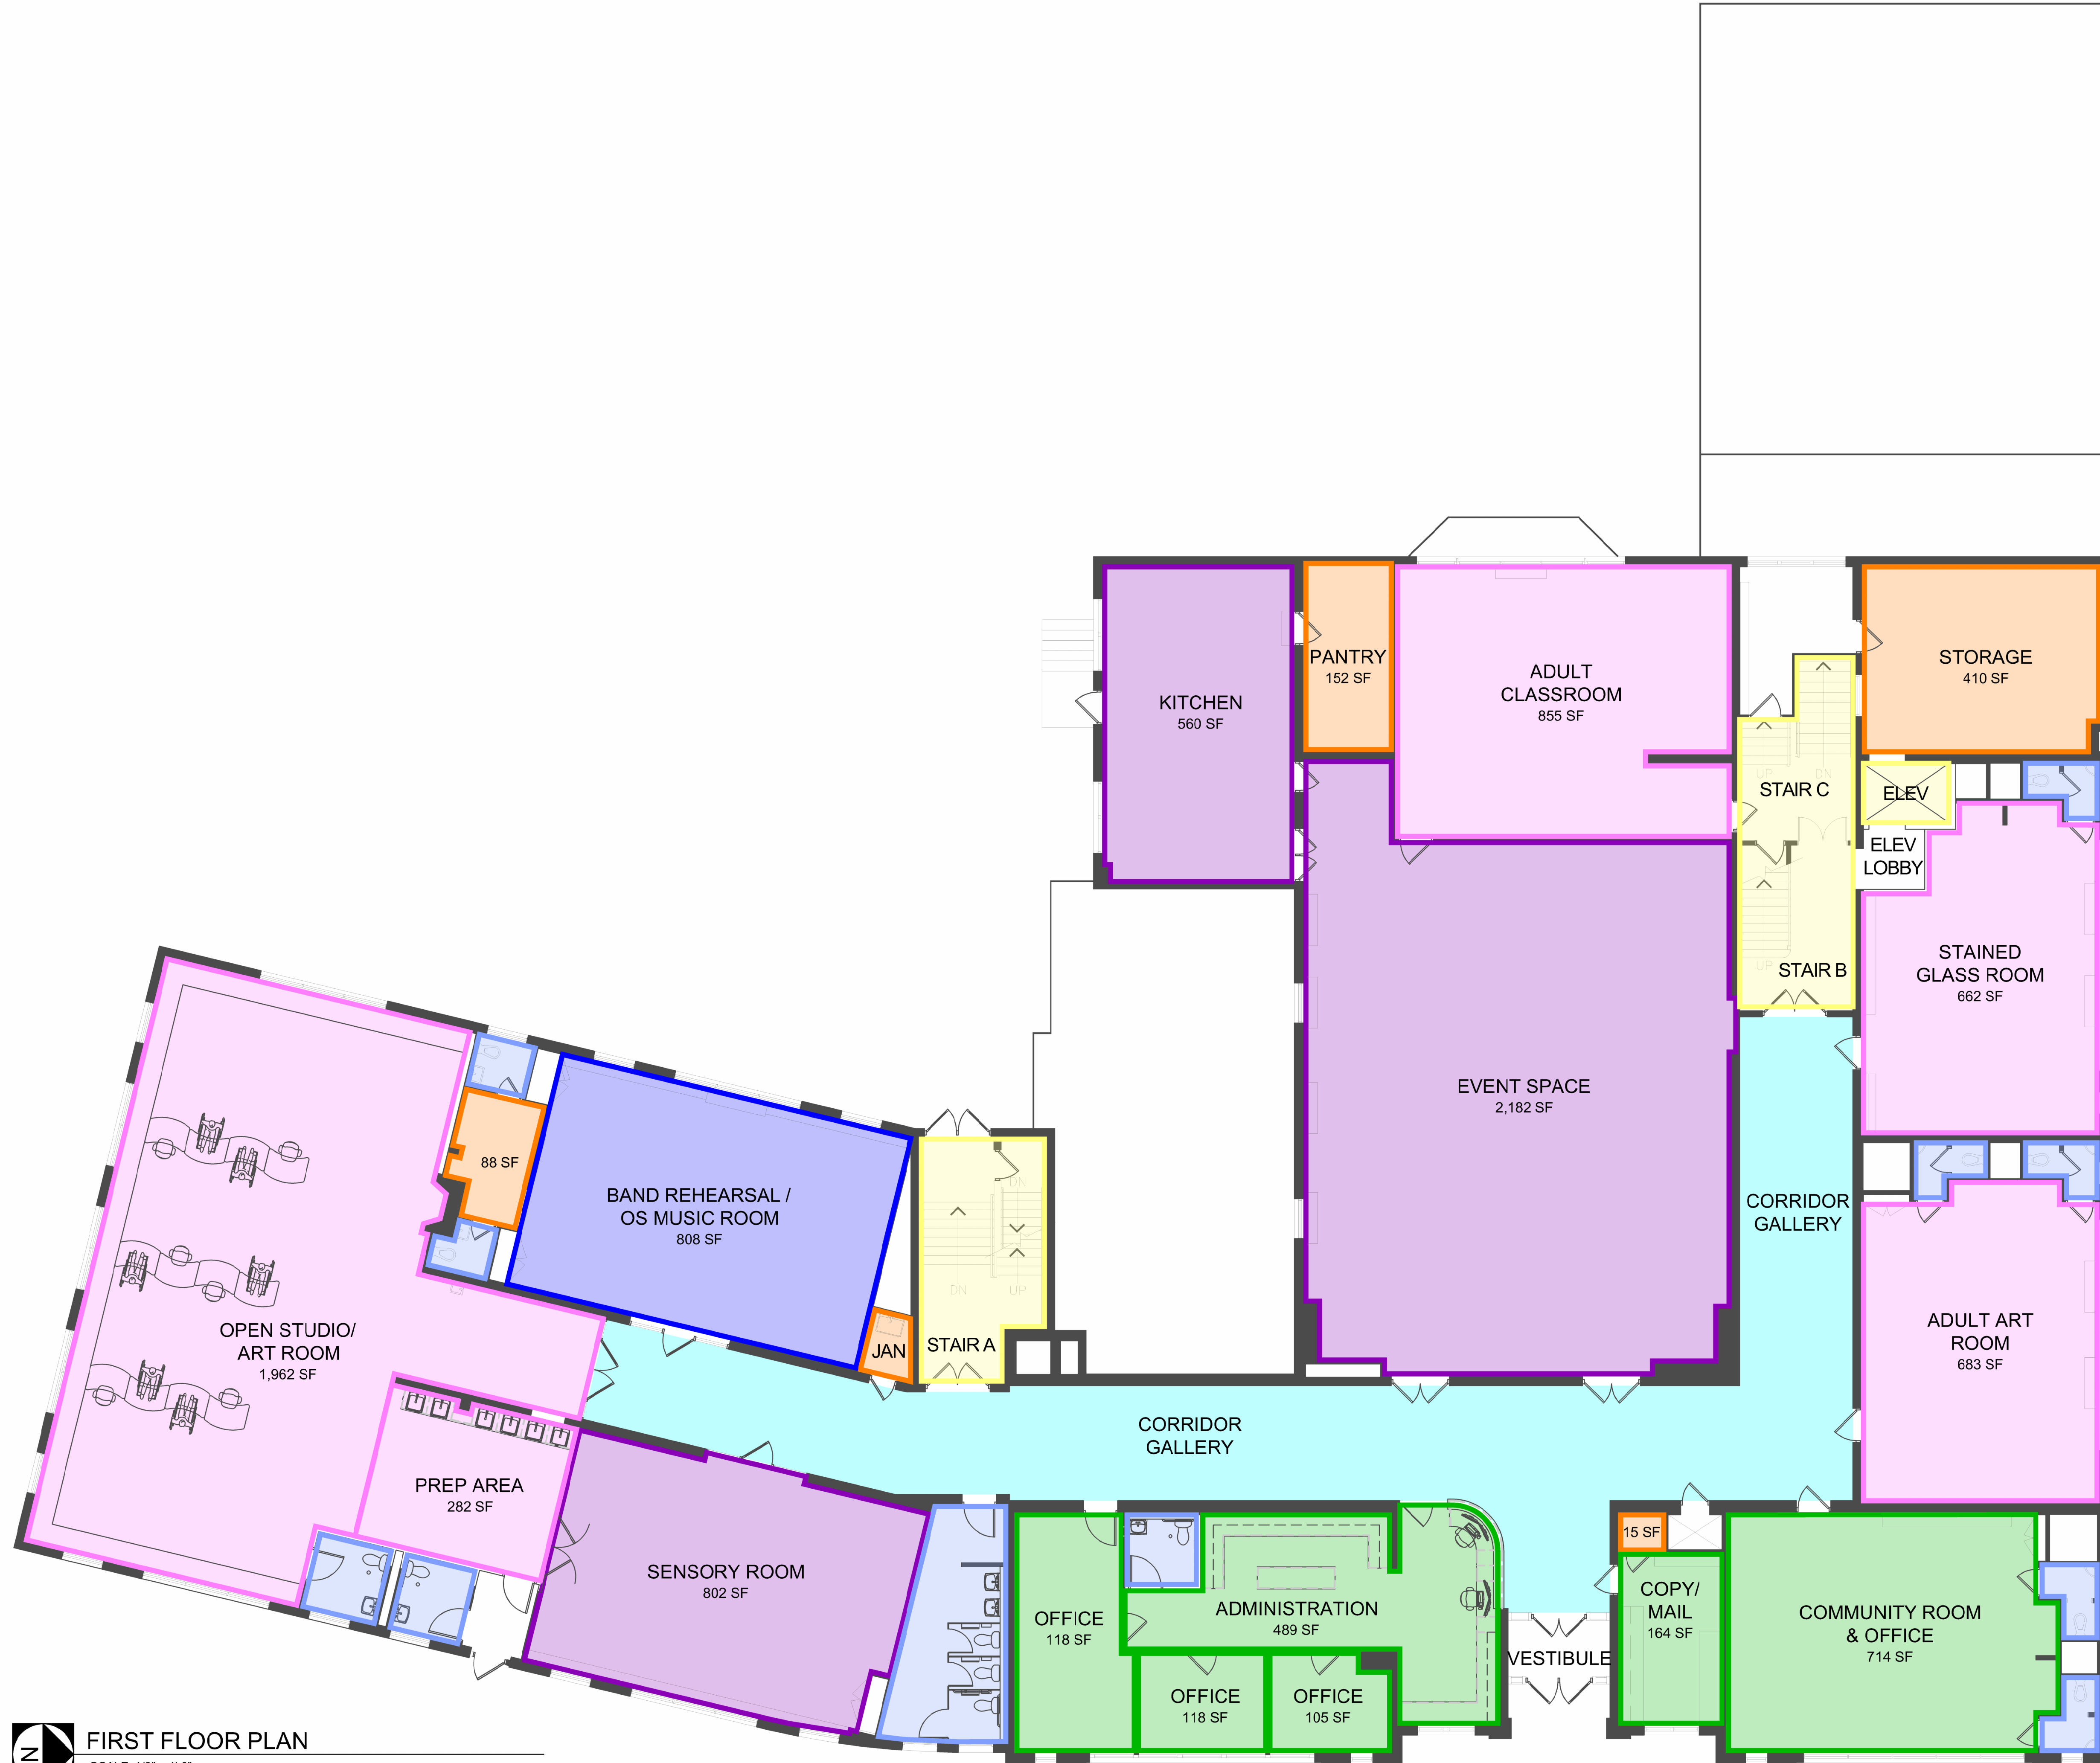

COLOR KEY:

- BAND ROOMS
- ART ROOMS
- SPECIAL ROOMS
- CREATIVE LOFTS
- TALK BACK STUDIOS
- OFFICES
- CORRIDOR GALLERIES
- RESTROOMS
- STAIRS / ELEVATORS
- STORAGE / MECHANICAL / JANITORIAL

COLOR KEY:

- BAND ROOMS
- ART ROOMS
- SPECIAL ROOMS
- CREATIVE LOFTS
- TALK BACK STUDIOS
- OFFICES
- CORRIDOR GALLERIES
- RESTROOMS
- STAIRS / ELEVATORS
- STORAGE / MECHANICAL / JANITORIAL

FIRST FLOOR PLAN
SCALE: 1/8" = 1'-0"

SECOND FLOOR PLAN
SCALE: 1/8" = 1'-0"

- COLOR KEY:**
- BAND ROOMS
 - ART ROOMS
 - SPECIAL ROOMS
 - CREATIVE LOFTS
 - TALK BACK STUDIOS
 - OFFICES
 - CORRIDOR GALLERIES
 - RESTROOMS
 - STAIRS / ELEVATORS
 - STORAGE / MECHANICAL / JANITORIAL