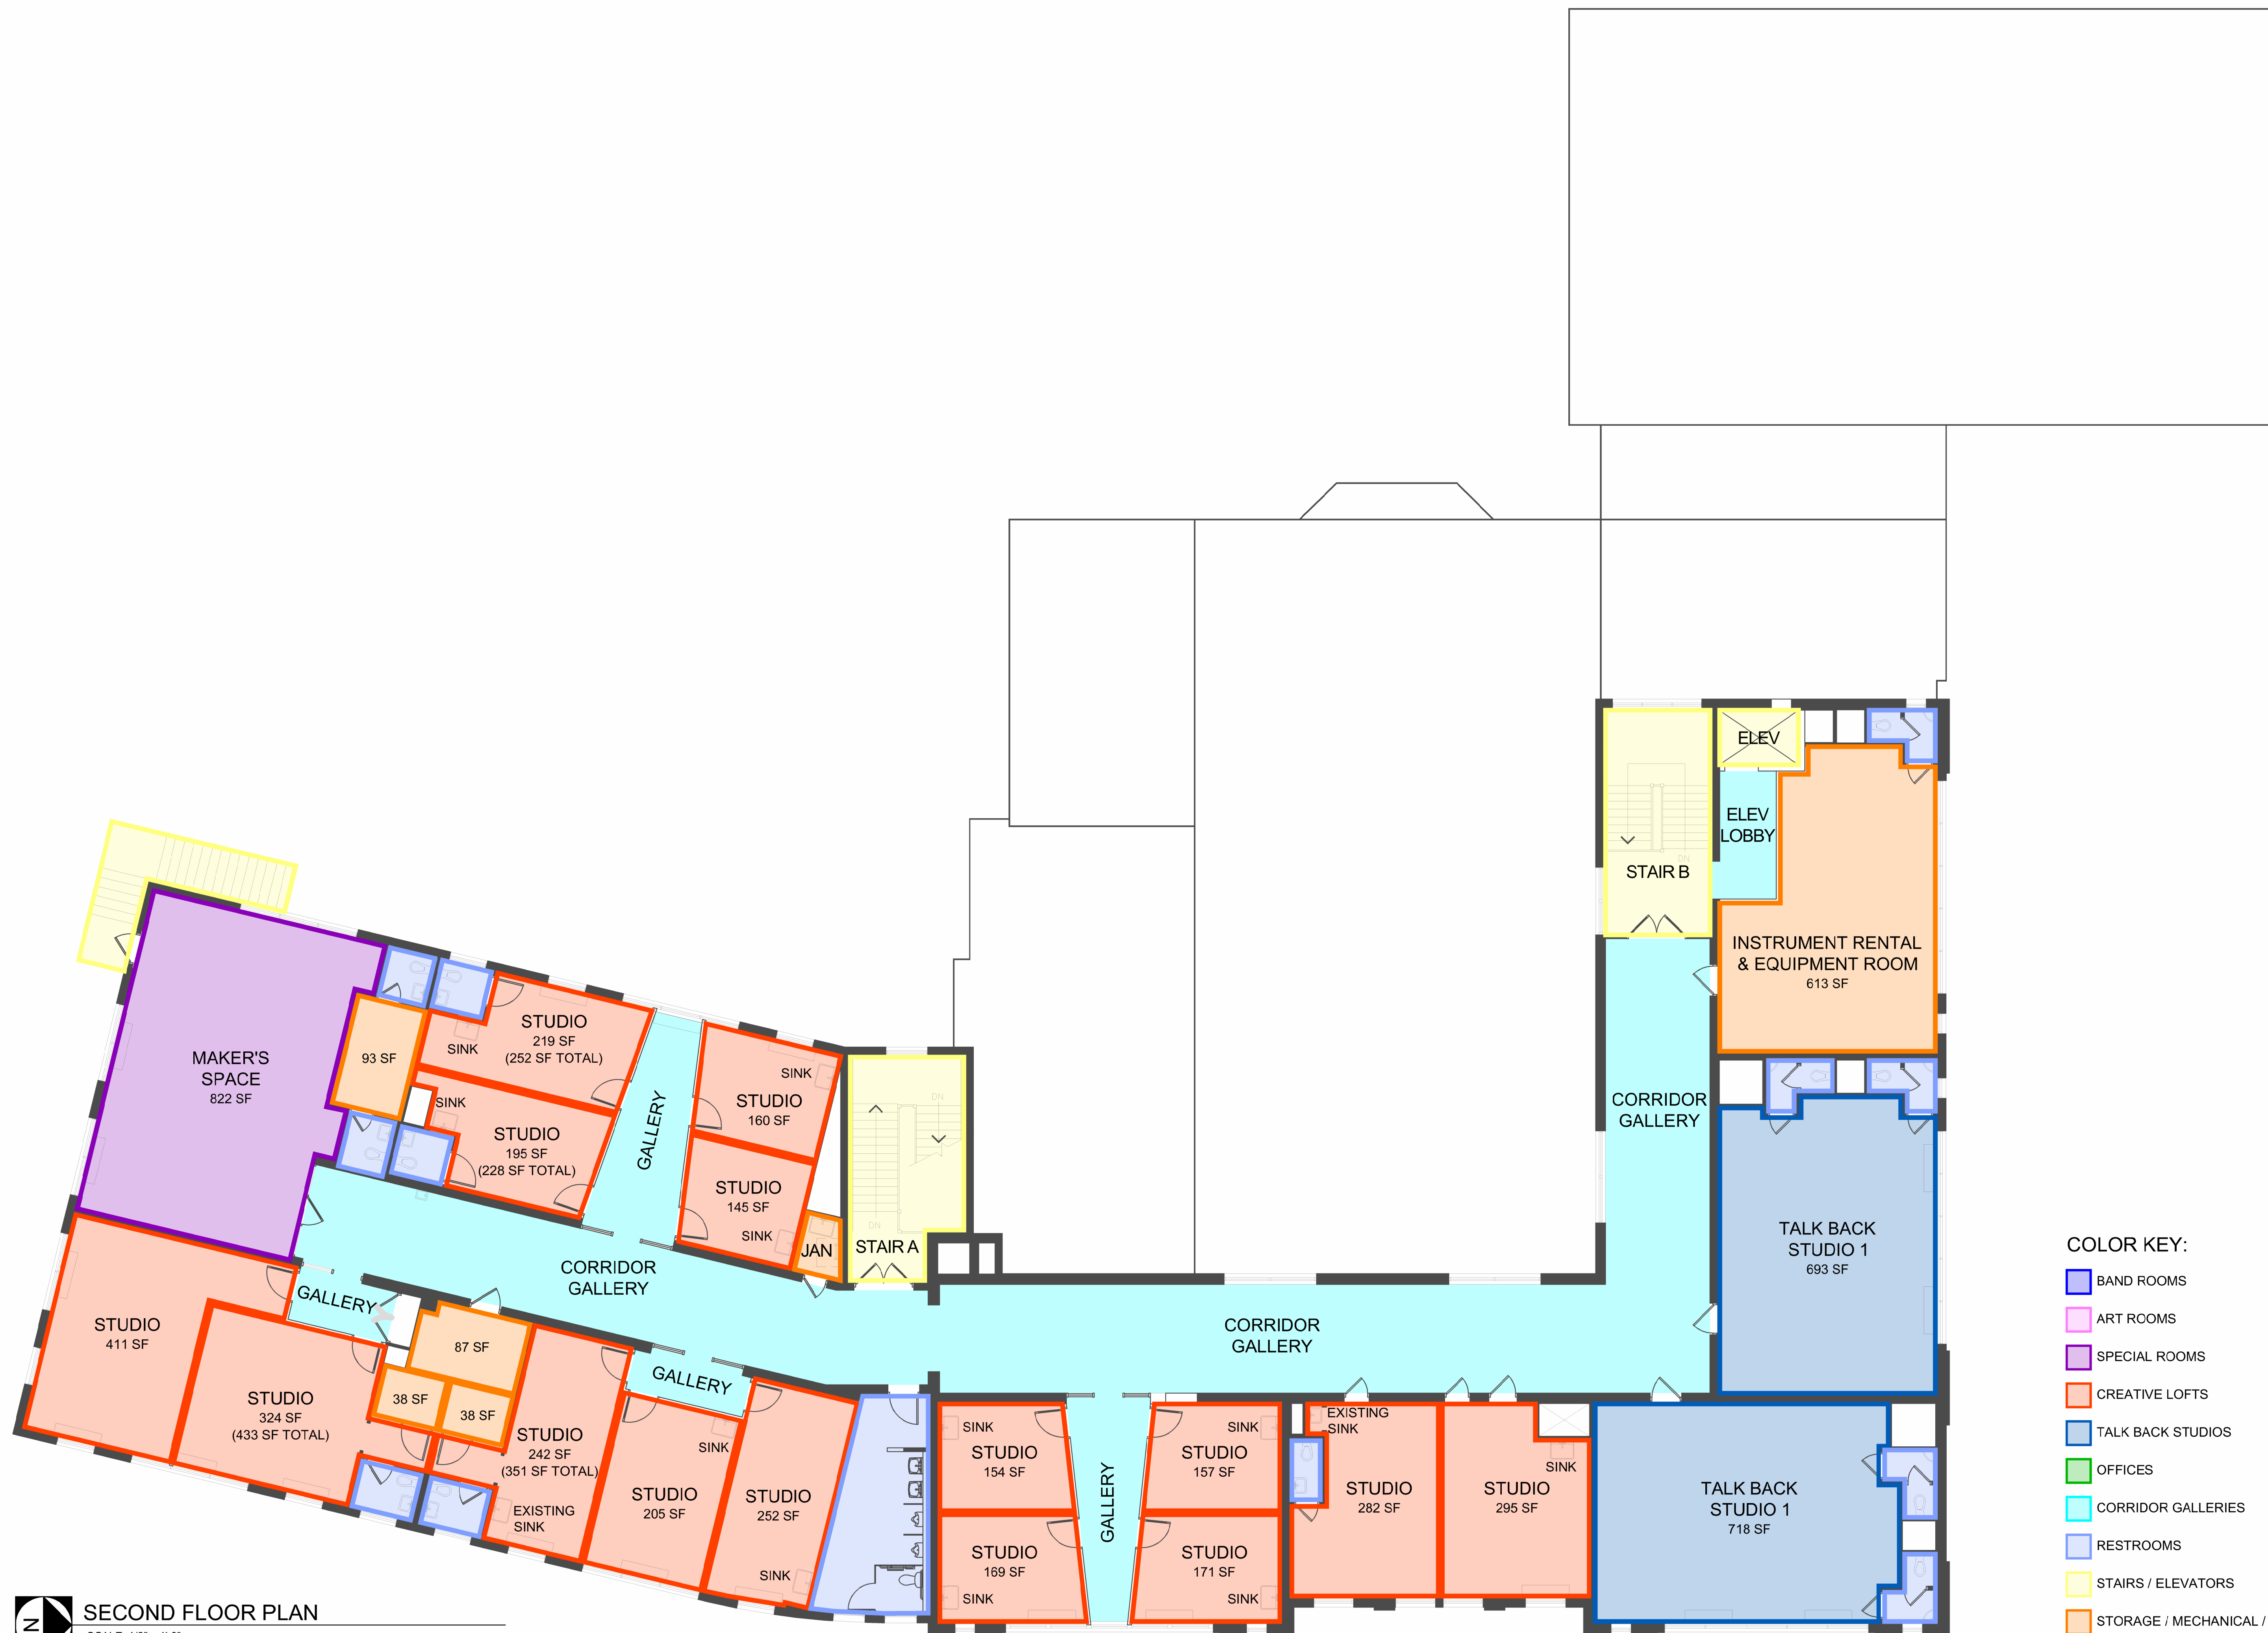

COLOR KEY:

- BAND ROOMS
- ART ROOMS
- SPECIAL ROOMS
- CREATIVE LOFTS
- TALK BACK STUDIOS
- OFFICES
- CORRIDOR GALLERIES
- RESTROOMS
- STAIRS / ELEVATORS
- STORAGE / MECHANICAL / JANITORIAL

COLOR KEY:

- BAND ROOMS
- ART ROOMS
- SPECIAL ROOMS
- CREATIVE LOFTS
- TALK BACK STUDIOS
- OFFICES
- CORRIDOR GALLERIES
- RESTROOMS
- STAIRS / ELEVATORS
- STORAGE / MECHANICAL / JANITORIAL

FIRST FLOOR PLAN
SCALE: 1/8" = 1'-0"

SECOND FLOOR PLAN
SCALE: 1/8" = 1'-0"

- COLOR KEY:**
- BAND ROOMS
 - ART ROOMS
 - SPECIAL ROOMS
 - CREATIVE LOFTS
 - TALK BACK STUDIOS
 - OFFICES
 - CORRIDOR GALLERIES
 - RESTROOMS
 - STAIRS / ELEVATORS
 - STORAGE / MECHANICAL / JANITORIAL